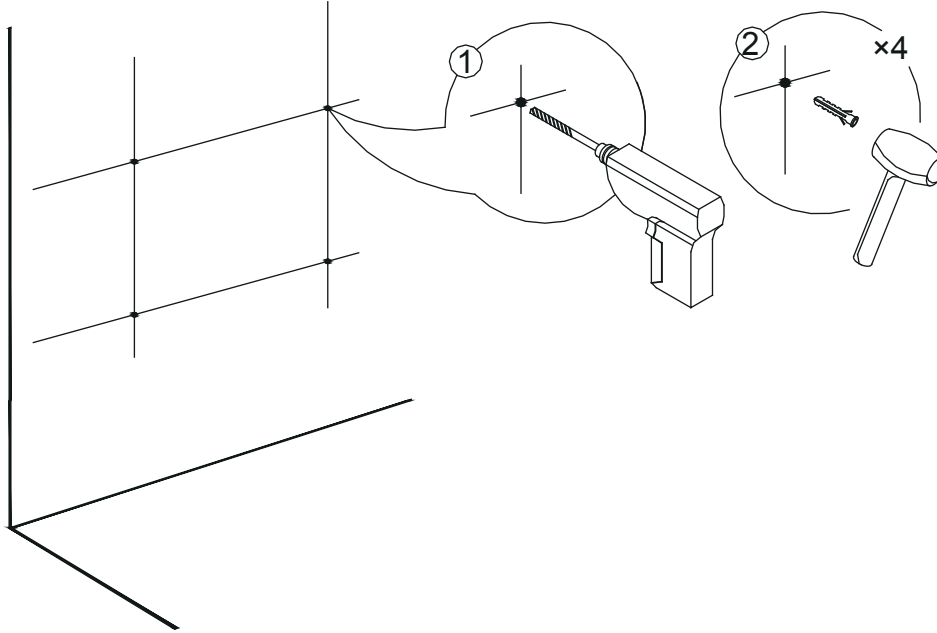

02

Please note - wall fixings are not supplied
These can be purchased from a local DIY store