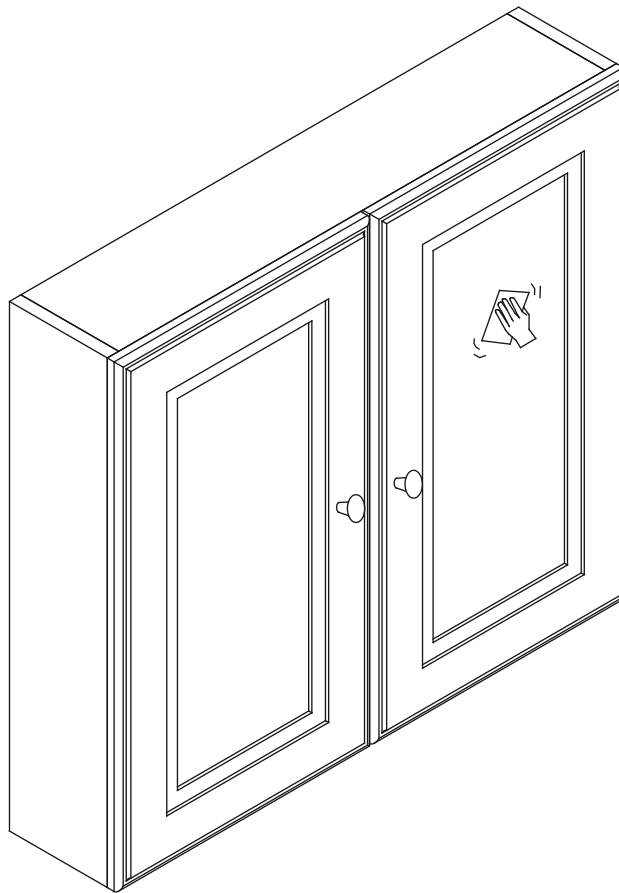

Cleaning

- -Clean with a soft cloth & warm soapy water only
- -Do not use abrasive cleaning agents
- -Dry unit with a cloth after use

For more information

- visit betterbathrooms.com
- email customerservices@buyitdirect.co.uk
- call 03303903062
- write to Trident Business Park, Neptune Way, Huddersfield, HD2 1UA

better
bathrooms

Part of the BuyItDirect Group