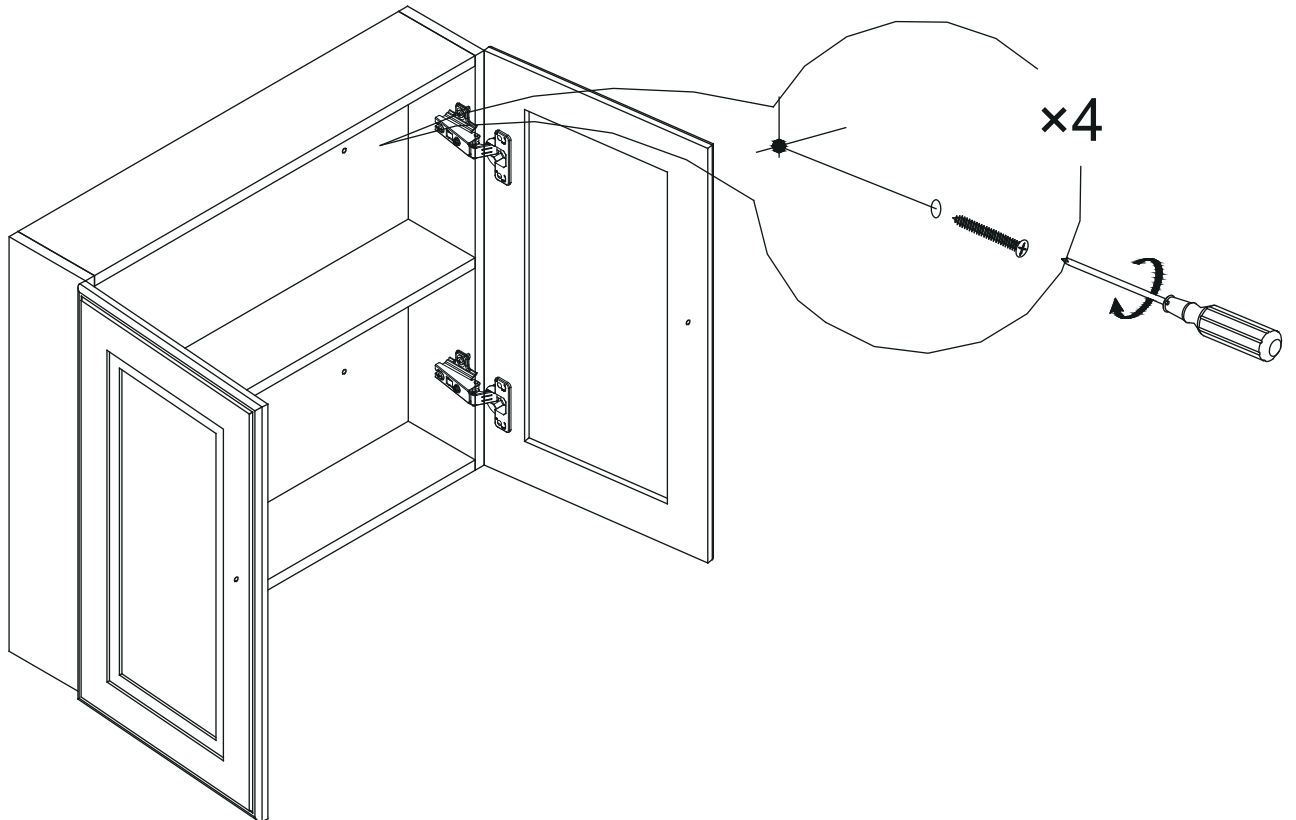

02

Please note - wall fixings are not supplied
These can be purchased from a local DIY store