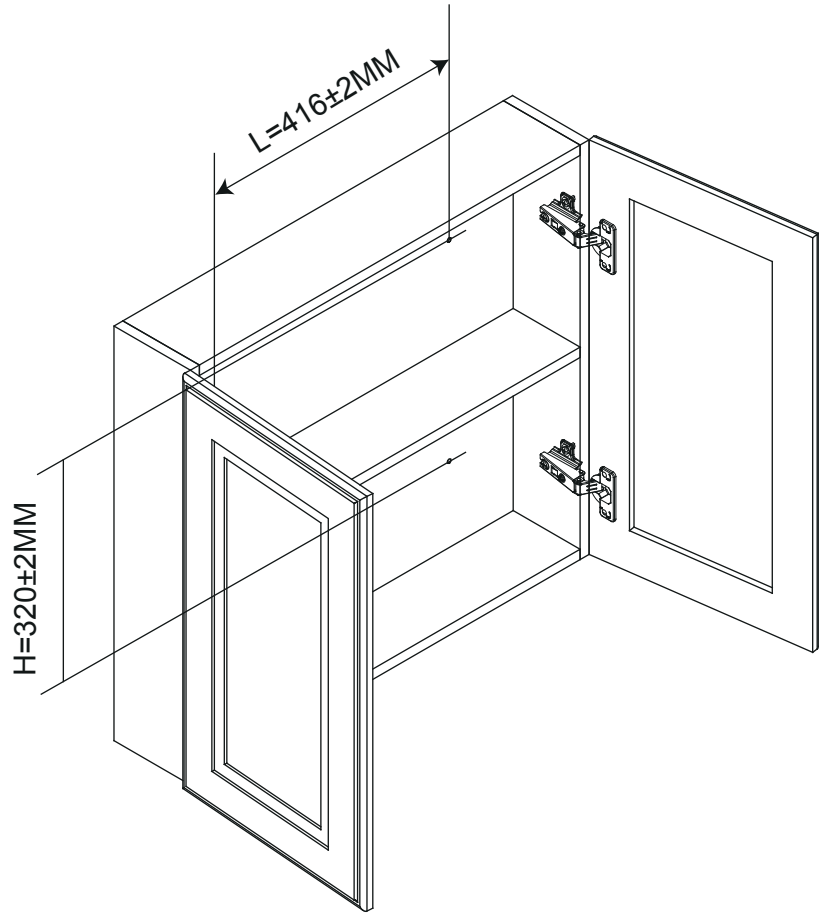

x=667mm

y=146mm

z=600mm

Installation

Gap Adjustment

MIN:2mm
MAX:3mm

01

02